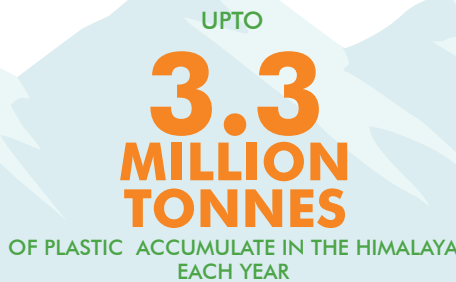

## THINK BEFORE YOU USE

AVERAGE USE OF PLASTIC BAGS  
**20 MINUTES**

**INR 250-300 CRORES** (USD 2-4 billion)  
To build a modern landfill

**FREE**  
To say no to plastic bags, containers, and utensils