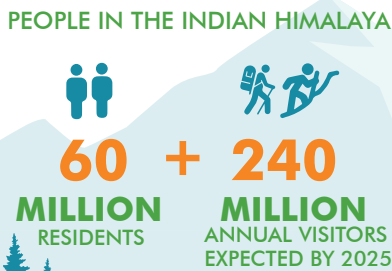

# SAY NO TO PLASTIC IN THE HIMALAYA!

## THINK BEFORE YOU USE

AVERAGE USE OF PLASTIC BAGS  
**20 MINUTES**

**INR 250-300 CRORES** (USD 2-4 billion)  
To build a modern landfill

**FREE**  
To say no to plastic bags, containers, and utensils

## FIVE NOBLE TRUTHS TO TAME "PLASTIC" FOR OUR HEALTH AND HAPPINESS IN THE INDIAN HIMALAYA

**THE HIMALAYA IS CALLING... LET'S ACT NOW!**